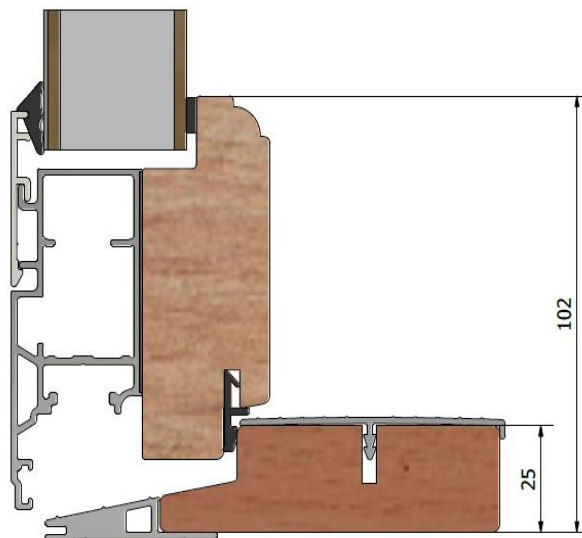

Epok LUD1273

Outward opening door, tripple glazed

Product Facts

With insulated panel

Fully glazed

With sash transom

Frame depth (mm)	127
Sound reduction R_w (dB)	33 – 38
U-value (W/m^2K)	1,0 - 1,3
Surface finish	Optional RAL or NCS
Weep holes	Visible
Opening	Outwards
Hinges	Aluminium. Adjustable horizontally and vertically